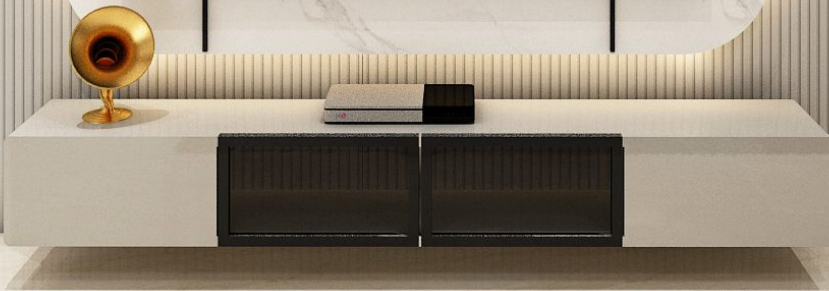

WHITE MARBLE

GREY PVC LOWERS

MR - 2108 | PEBBLE GREY

MR - 2108/PEBBLE GREY

WHITE MARBLE

A Complete Stop for all your interior needs...

SF- 9540 Tango wood

MR - 2108/PEBBLE GREY

MR - 2108/PEBBLE GREY

DAZZLE  
BERRY  
PARTIAL COLLECTION

MR - 2108/PEBBLE GREY

MR - 2108 | PEBBLE GREY

**DA - 310 ACRILIC**  
DAZLE BERY CATLOG

**DA - 302 ACRILIC (LOFT)**  
DAZLE BERY CATLOG

**DA - 310 ACRILIC**  
DAZLE BERY CATLOG