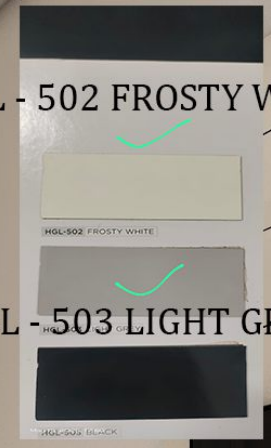

WHITE MARBLE

GREY PVC LOWERS

MR - 2108 | PEBBLE GREY

MR - 2108/PEBBLE GREY

WHITE MARBLE

A Complete Stop for all your interior needs...

SF- 9540 Tango wood

MR - 2108/PEBBLE GREY

MR - 2108/PEBBLE GREY

DAZZLE  
BERRY  
PARTIAL COLLECTION

MR - 2108/PEBBLE GREY

MR - 2108 | PEBBLE GREY

**DA - 310 ACRILIC**  
DAZLE BERY CATLOG

**DA - 302 ACRILIC (LOFT)**  
DAZLE BERY CATLOG

**DA - 310 ACRILIC**  
DAZLE BERY CATLOG

**DA - 302 ACRILIC (LOFT)**  
DAZLE BERY CATLOG

**DA - 320 ACRILIC**  
DAZLE BERY CATLOG  
**OPTION**

SF- 9540 Tango wood

MR - 2108 / PEBBLE GREY

CNC

M.B.R

A Complete Stop for all your interior needs...

HGL - 502 FROSTY WHITE

HGL - 503 LIGHT GREY

A Complete Stop for all your interior needs...

MR - 2160/Toffe Yellow  
(Dazzle berry catlog)

HGL - 509(servolam)

(or)

MR - 2108/PEBBLE GREY

HGL - 513 MYSORE IVORY

HGL - 513 MYSORE IVORY